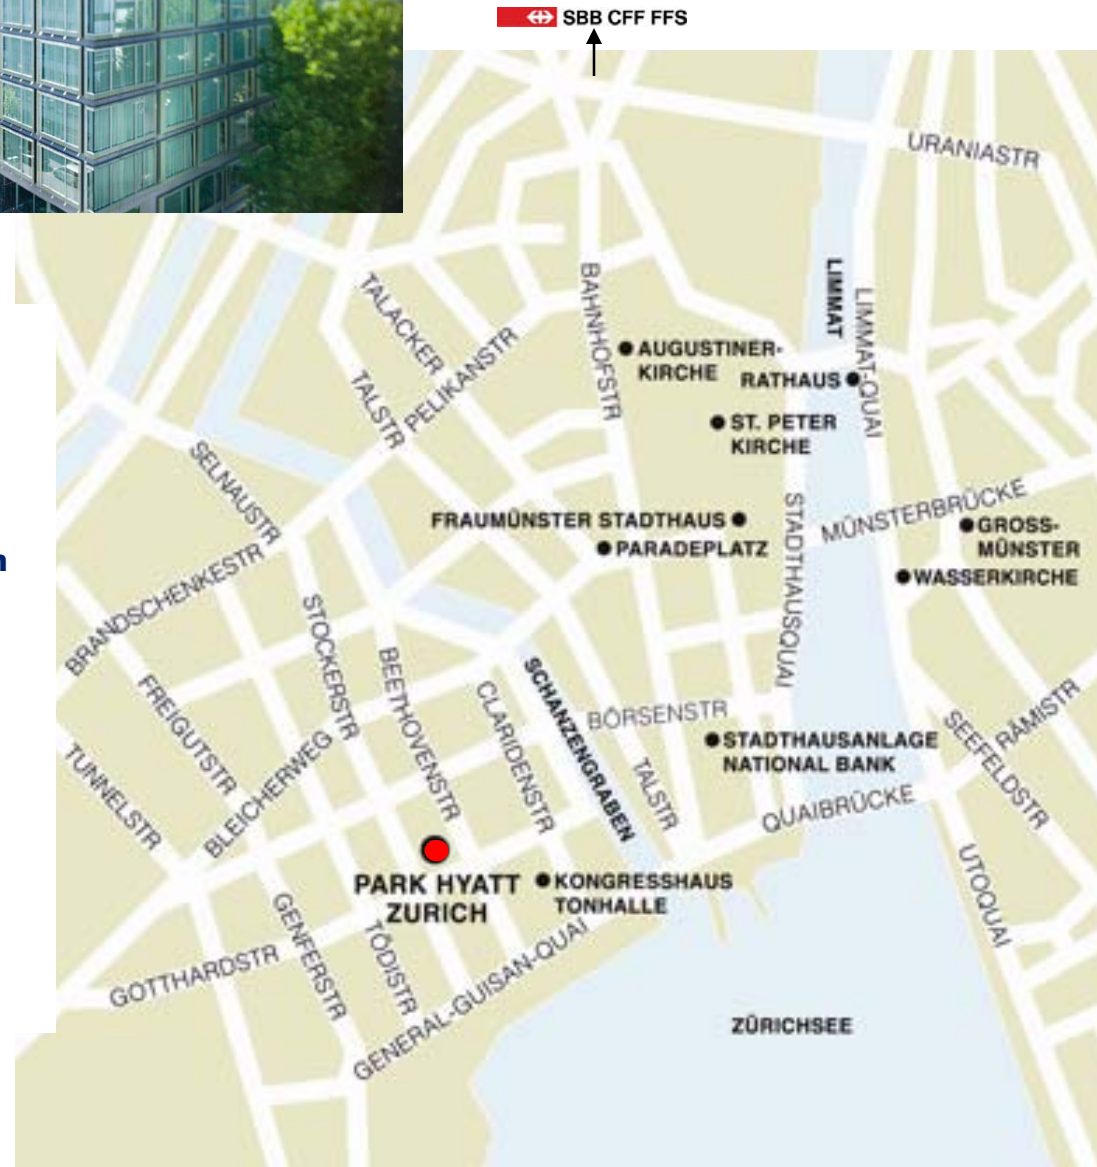

Park Hyatt Zurich
Beethoven-Strasse 2
8002 Zurich
Tel: +41 43 883 1234
Fax: +41 43 883 1235
E-Mail: zurich.park@hyatt.com
www.zurich.park.hyatt.com

Directions

Via public transportation:

Trams Number 6, 7 and 13, which leave Bahnhofstrasse by the main train station, go directly to the Stockerstrasse tram station. At the tram stop, turn right into Beethoven-Strasse where you will see Park Hyatt Zurich on your right.

Zurich local public transport

Distance from Zurich Main Station: 1 km, 5 minutes

Swiss Federal Railways

For driving directions, please click here: [Driving Directions](#)