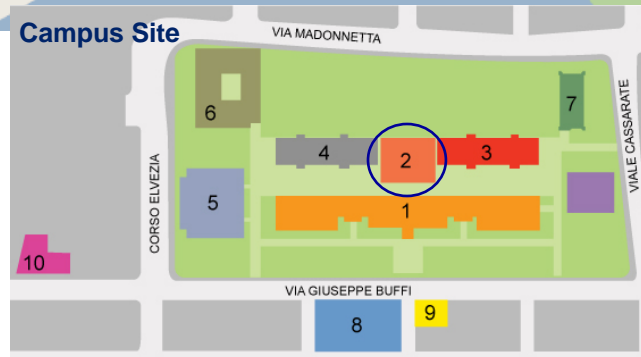

Università della Svizzera Italiana
Faculty of Science
Via Giuseppe Buffi 13
6900 Lugano
www.unisi.ch
Tel. 058 666 40 00
Fax. 058 666 46 47

By car

A2 Motorway, take “Lugano Sud “ exit and follow the signs to Lugano “centro”, driving by the lake. After passing the casino (on your left) and Palazzo dei Congressi (on the right), turn right on viale Cattaneo. After 50-100 metres, at the sign “Università” turn left in via Pasquale Lucchini and proceed until you find yourself in front of the main University building.
 A2 Motorway, take “Lugano Nord” exit and follow the signals for Lugano “centro”. After the underpass of the railway station keep on the left lane, following the signs for “Università” until you reach via Giuseppe Buffi and the University.

By train and bus

From Lugano railway station (www.ffs.ch), walk down to the city centre or take the funicular, then follow the street with porticoes until you reach the main bus station. Take either bus no. 5 Viganello (get off at the stop “Ospedale italiano”) or no. 3 Pregassona (stop “Sacro Cuore”). Both stops are at a minute’s walk from USI.
 From the station, you can reach the University also on foot in 20-25 minutes. Once you get to the city centre, walk straight on via Pretorio (which then becomes viale Franscini) until you reach via Giuseppe Buffi: turn right and proceed to the University.

For explanations in Italian, please [click here](#).

For parking possibilities, please [click here](#).

Location of the Auditorium

The Auditorium is accessed through the main building no. 1 and is located on the third floor of building no. 2.